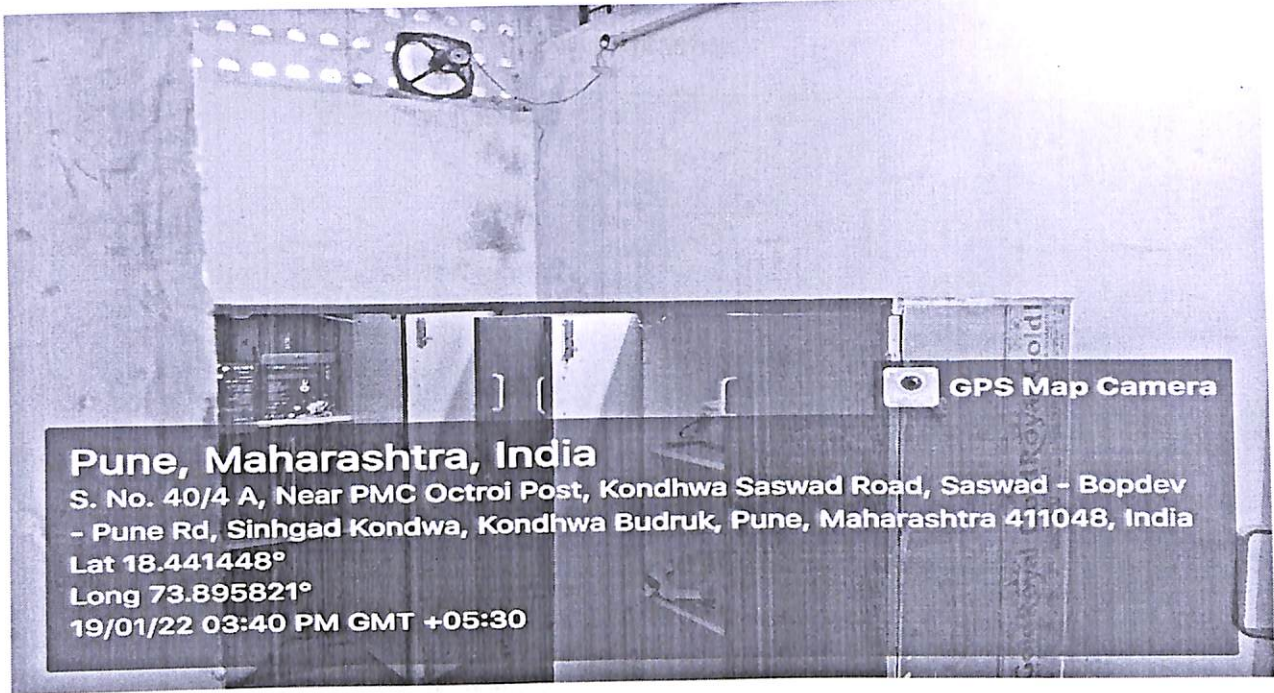

SINHGAD TECHNICAL EDUCATION SOCIETY'S
SINHGAD INSTITUTE OF BUSINESS ADMINISTRATION & RESEARCH

(Approved by AICTE, Recognized by Government of Maharashtra, Affiliated to Savitribai Phule Pune University)
Near PMC Octroi Post, Kondhwa - Saswad Road, Kondhwa (Bk), Pune - 411048 Phone : 020 - 67571101 / 02
Email: director_sibar@sinhgad.edu Web: www.sinhgad.edu

Store Room