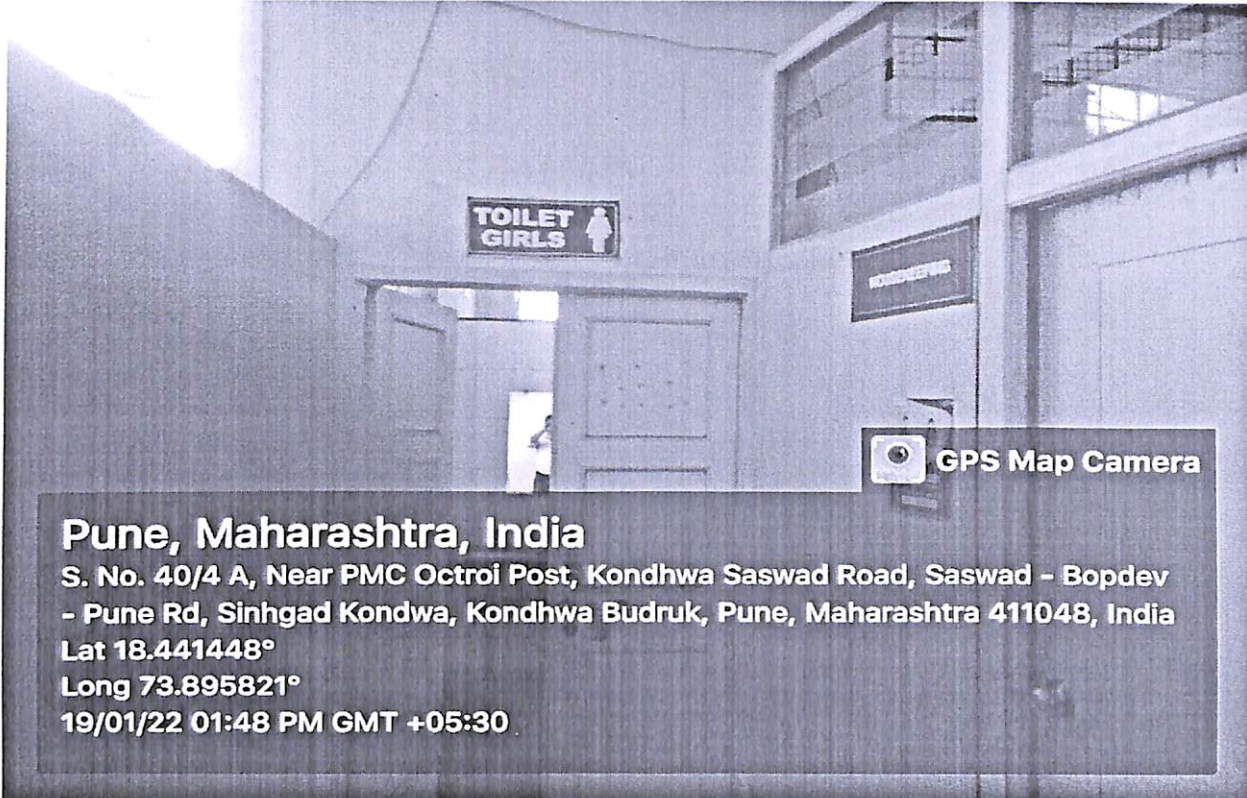

Sinhgad Institutes

Girl's toilet

Pune, Maharashtra, India

S. No. 40/4 A, Near PMC Octroi Post, Kondhwa Saswad Road, Saswad - Bopdev
- Pune Rd, Sinhgad Kondwa, Kondhwa Budruk, Pune, Maharashtra 411048, India