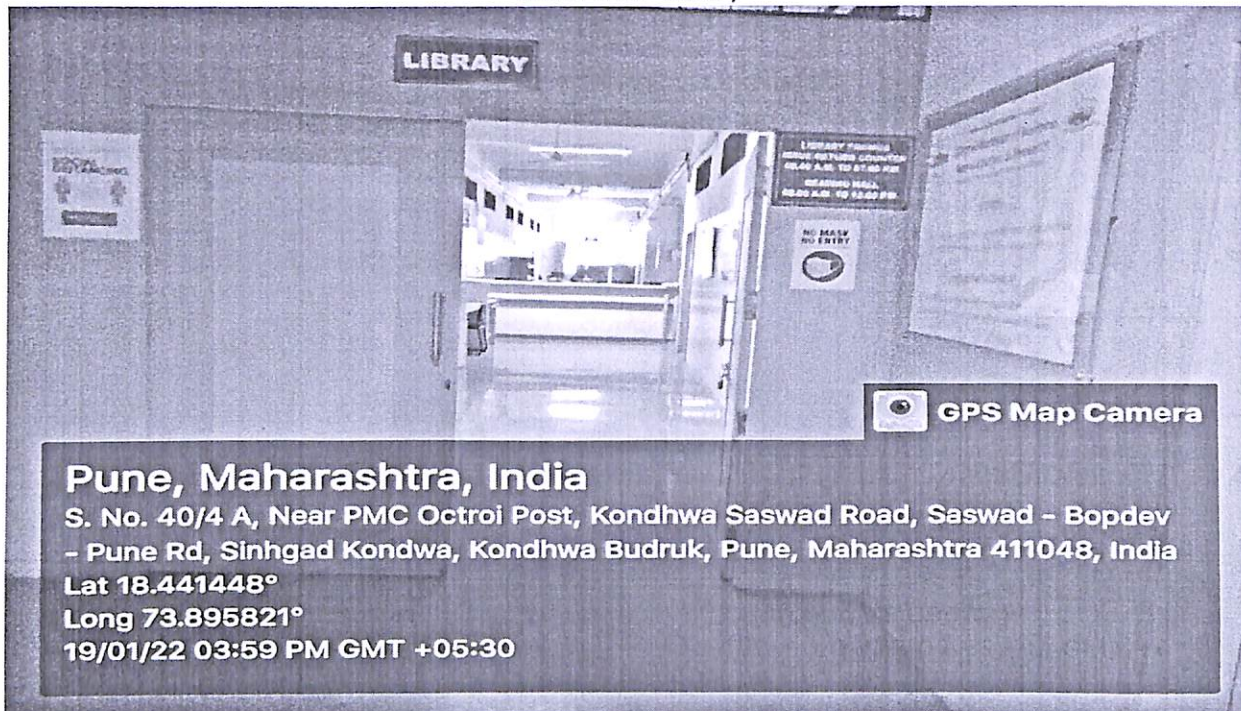

SINHGAD TECHNICAL EDUCATION SOCIETY'S
SINHGAD INSTITUTE OF BUSINESS ADMINISTRATION & RESEARCH

(Approved by AICTE, Recognized by Government of Maharashtra, Affiliated to Savitribai Phule Pune University)

Near PMC Octroi Post, Kondhwa - Saswad Road, Kondhwa (Bk), Pune - 411048 Phone : 020 - 67571101 / 02

Email: director_sibar@sinhgad.edu Web: www.sinhgad.edu

Sinhgad Institutes

SIBAR MCA Library